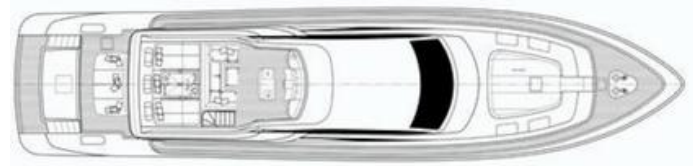

Length: 32 meters

Max passengers capacity: 12 pax

Engine: 3 MTU 16V 2000 M92

ON-BOARD EQUIPMENT

1 Master, 1 VIP, 2 matrimonial cabins with private bathrooms, 1 twin with 3rd bed (Tot 11 Beds, 5 bathrooms)

Teak- Lead Beach Platform

Included: 4 Crew, Welcome Drink, water toys (2x sea bobs and more)

Excluded: VAT, Fuel/Consumption ca 800-1200L/hour, Extra Galley and extra expenses, Mooring in different Harbour.