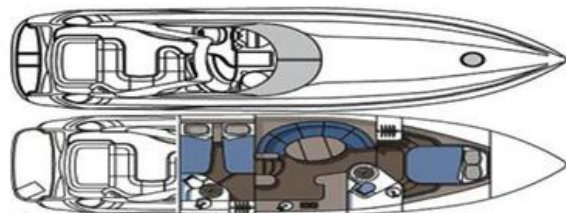

SUNSEEKER 44

FOR DAY/WEEK PRIVATE CHARTERS

HOMEPORT: Cannigione

Type: Motor Yacht Open ST

Length: 13,4 meters

Max passenger capacity: 9 pax

Engine: Volvo Penta IPS 2x473 Hp

ON-BOARD EQUIPMENT

1 matrimonial cabin + 1 private

bathroom. 1 double berth cabin + 1

private bathroom (Tot.4 beds)

Dining Room, Sun awning bimini,

Kitchen, Fridge.

IPS System, Air Condition, Generator,

TV, Hi-fi Stereo

Included: VAT, 2 Crew, Water, Soft drinks

Excluded: Fuel/Consumption ca 130l/hour, Extra Galley, Mooring in different Harbour, watertoys