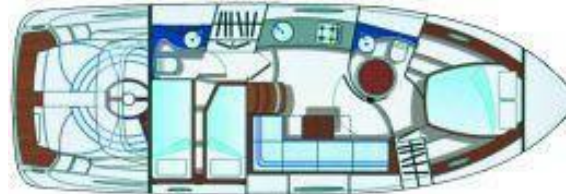

SARDINIA | COSTA SMERALDA | PORTO CERVO

AZIMUT ATLANTIS 39 “KIBA”

6 PAX DAILY CRUISING

ATLANTIS 39

FOR DAY/WEEK PRIVATE CHARTERS

HOMEPORT: Porto Cervo

Type: Motor Yacht Open ST

Length: 12 meters

Max passenger capacity: 6 pax

Engine: Volvo Penta 2x 310Hp

ON-BOARD EQUIPMENT

- Dinette and Sunbathing areas
- 2 cabins - 1 x matrimonial and 1 x twin (tot 4 beds)
- 1 private toilette + 1 shower
- Hydraulic Gangway
- Teak decking
- TV, GPS, 24V - USB
- Hi-Fi Stereo