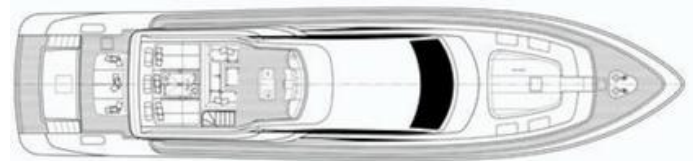

REFIT 2022

LEOPARD 32 "ATHOS"

FOR WEEK | DAY CHARTERS

HOMEPORT: Poltu Quatu

Type: Motor Yacht HT Sport

Length: 32 meters

Max passengers capacity: 12 pax

Engine: 3 MTU 16V 2000 M92

ON-BOARD EQUIPMENT

1 Master, 1 VIP, 2 matrimonial cabins with private bathrooms, 1 twin with 3rd bed (Tot 11 Beds, 5 bathrooms)

2 crew cabins with 2 toilettes (4+1 prs)

Luxurious Dining and lounge areas.

Kitchen full equipped, Fridge, Fly Bridge, 2 Generators, Stabilizers, Air Condition, Watermaker

Hi-Fi Stereo SS, TVs, DVD, Tender, 2 seabob
Teak- Lead Beach Platform

PRICES

LOW SEASON ((May, June, Sept., Oct)

DAY: 11.500€ + VAT (22%)

WEEK: 69.000€ + VAT (22%)

MIDDLE SEASON (1-15.July)

DAY: 13.000€ + VAT (22%)

WEEK: 77.000€ + VAT (22%)

HIGH SEASON (July - August)

DAY: 14.000€ + VAT (22%)

WEEK: 86.000€ + VAT (22%)

APA 30%

Included: 4 Crew, Welcome Drink, water toys (2x sea bobs and more)

Excluded: VAT, Fuel/Consumption ca 800-1200L/hour, Extra Galley and extra expenses, Mooring in different Harbour.