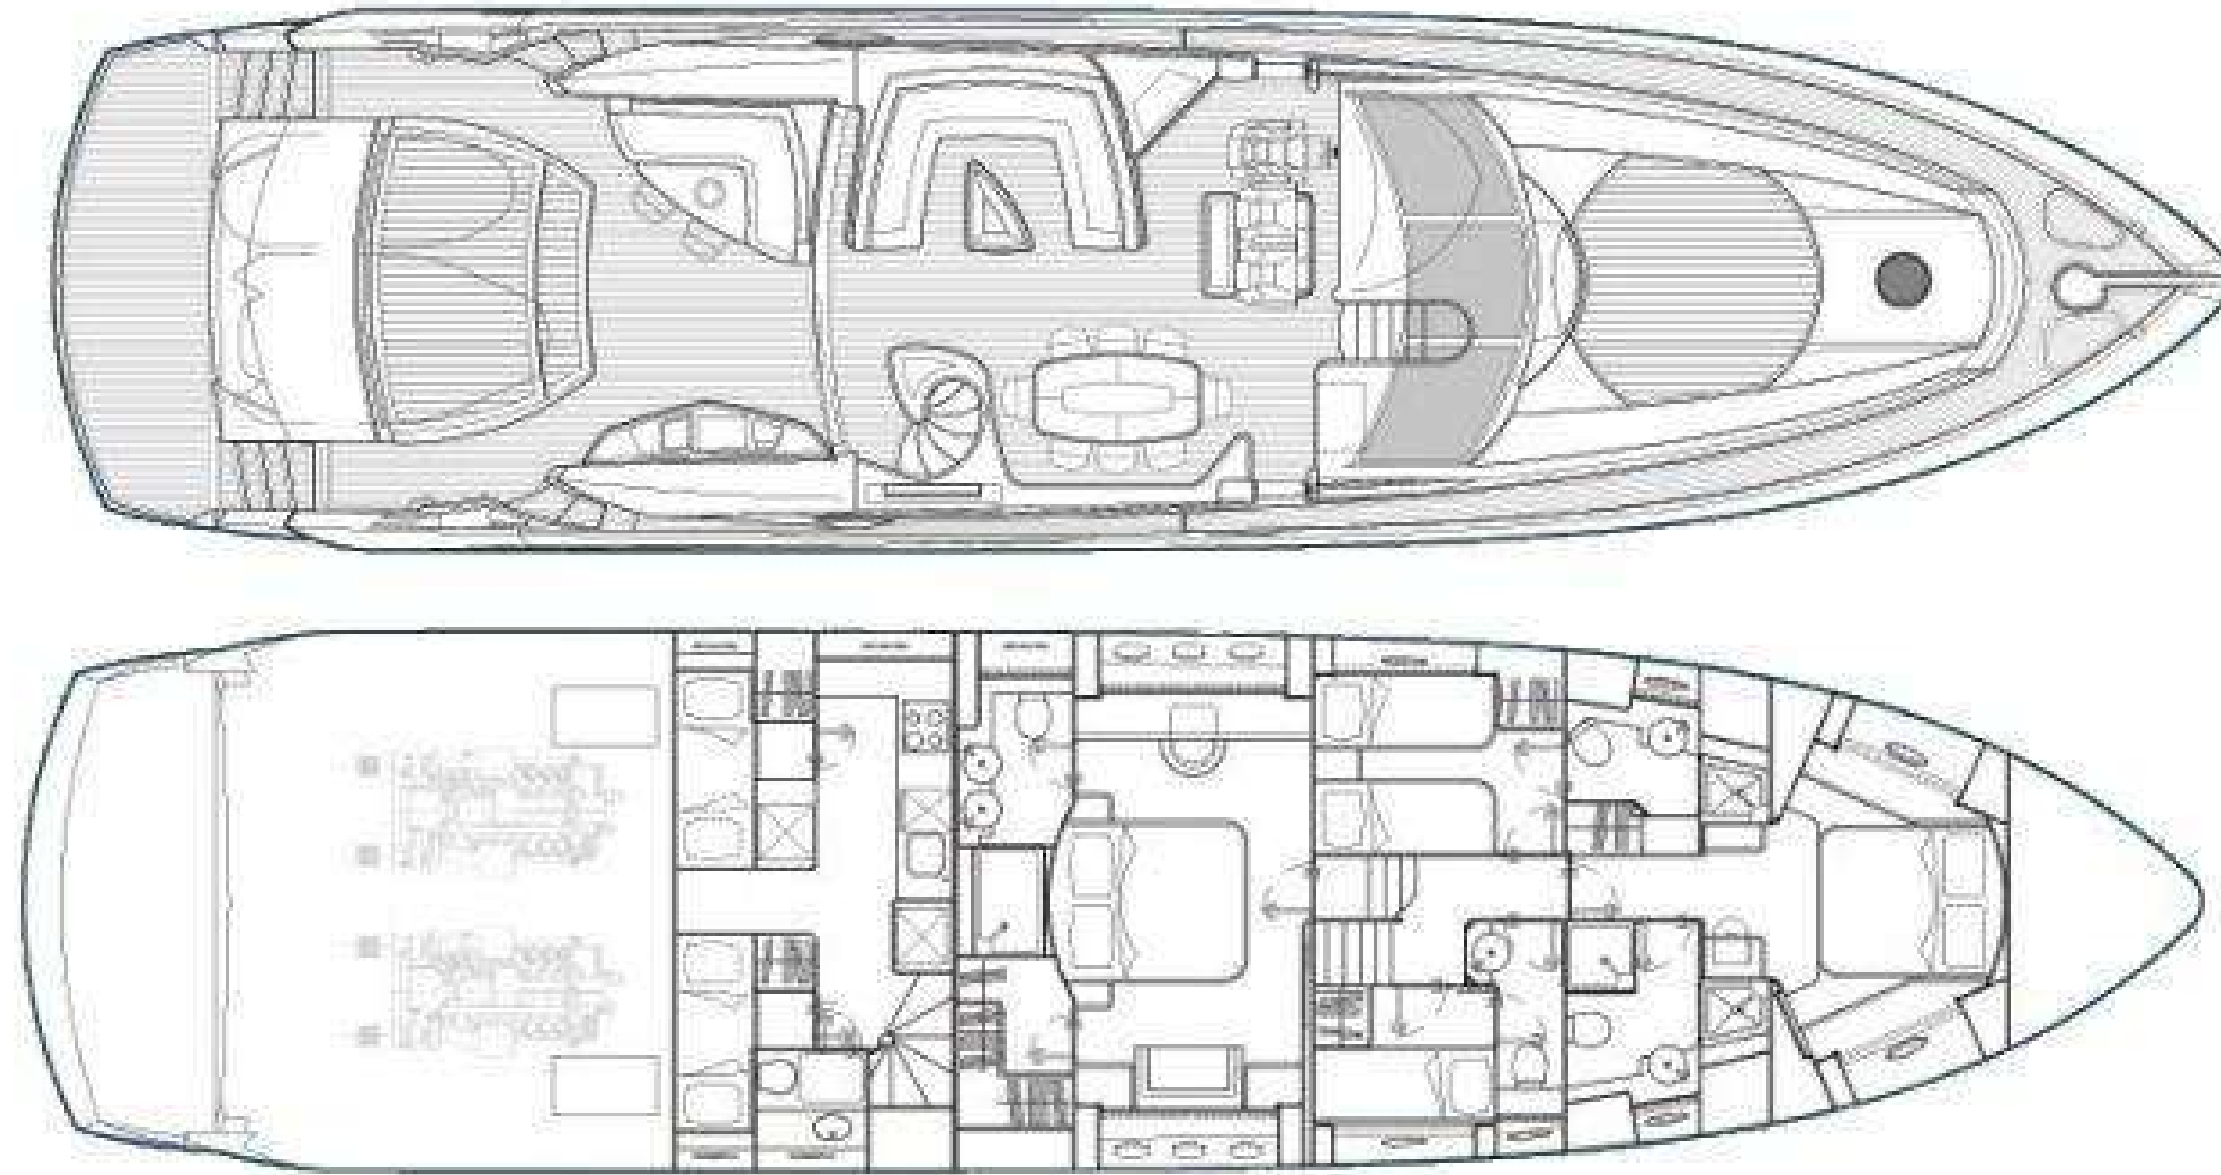

LIFESTYLE
LIGHT BLUE

LIGHT BLUE SUNSEEKER 82 PREDATOR

LIGHT BLUE SUNSEEKER 82 PREDATOR

LIGHT BLUE SUNSEEKER 82 PREDATOR

LIGHT BLUE SUNSEEKER 82 PREDATOR

LAYOUT

SPECIFICATIONS

CREW: **CAPTAIN + 2**

GUESTS CRUISING: **12**
GUESTS SLEEPING: **6**

NUMBER OF CABINS: **3**
2 DOUBLE CABINS + 1 TWIN CABIN AND

TOYS: **1 SEABOB, PADDLE
SURF AND TENDER**

BUILDER: **SUNSEEKER**
MODEL: **PREDATOR - 82**
YEAR : **2007 (REFIT 2021)**